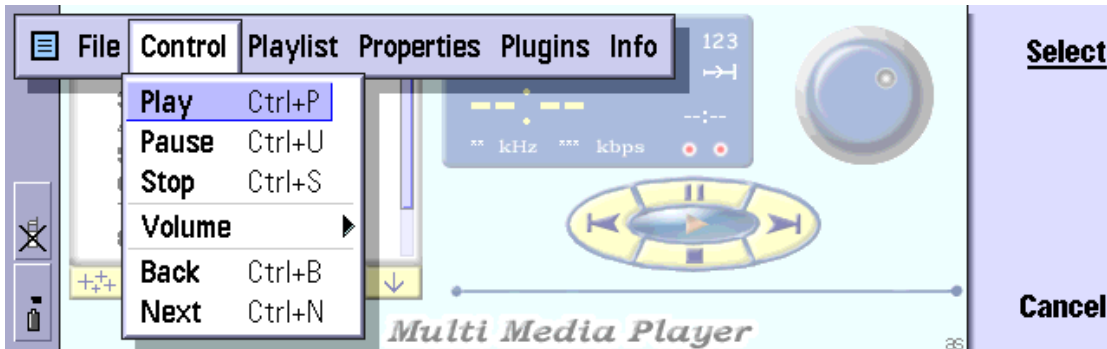

The bar

Control bar is used to rewind audio sample so you can start listening from e.g. middle of the file. To use the bar simply move arrows left or right to a point you wish. Time indicator will show you which second you will start playing.

Info Play

In Info Play title, maximum time, progress of play, file description and settings are displayed.

Menu

All the buttons that can be normally used have a relative button in the menu. In the menu you can save or open playlist, start playback, manipulate playlist or get information about mp3 decoder and the program.