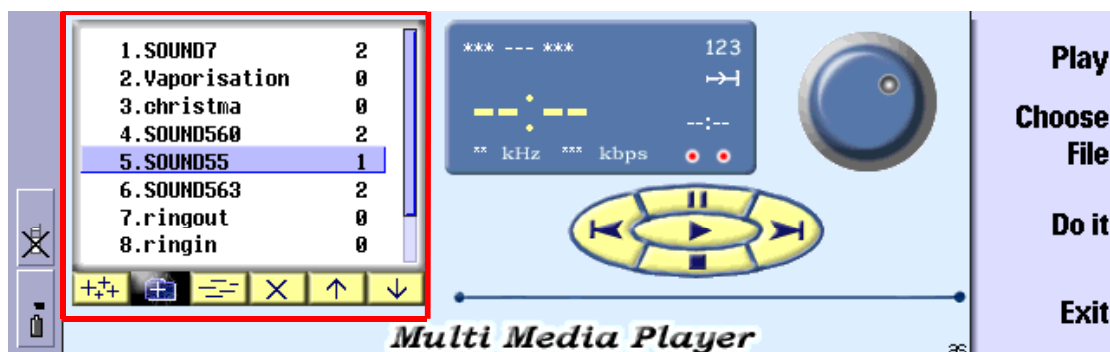

Introduction

Multi Media Player provides full support for **audio playback** yet not available on Nokia 9210/9290 Communicator.

After installing **Multi Media Player** in your Communicator, you will be able to play majority of audio files covering **WAV, SND, AU** and **mp3** (after installing **Mp3 Decoder Plug-in**)

Multi Media Player uses advanced audio decoding techniques to bring you a good quality sound with low processor usage.

The Playlist

With **Multi Media Player** you can customise playback with the playlist. You can Add, Delete and move files. **Multi Media Player** supports m3u playlist format so you can transfer playlist from and to your PC/Mac. You can save and load a playlist in Menu | File