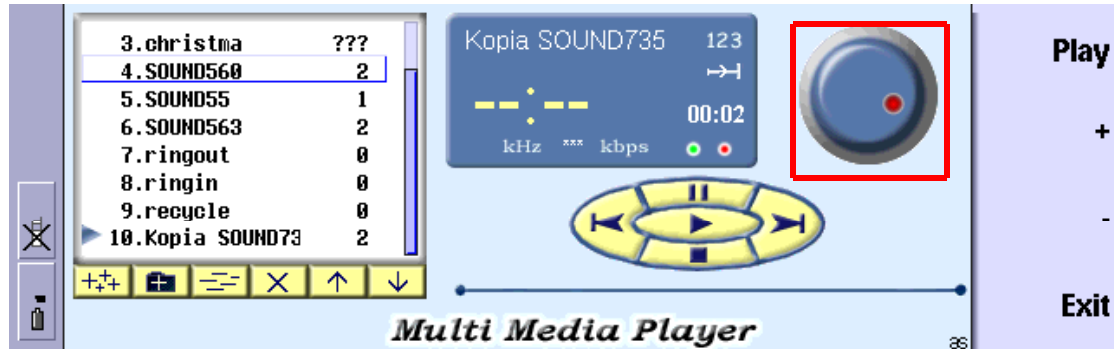

Controls

Controls in **Multi Media Player** are similar to controls in ordinary player.

Volume Control

You can change volume simply by pressing up or down arrow (when volume setting is active) or +/- button.

The bar

Control bar is used to rewind audio sample so you can start listening from e.g. middle of the file. To use the bar simply move arrows left or right to a point you wish. Time indicator will show you which second you will start playing.